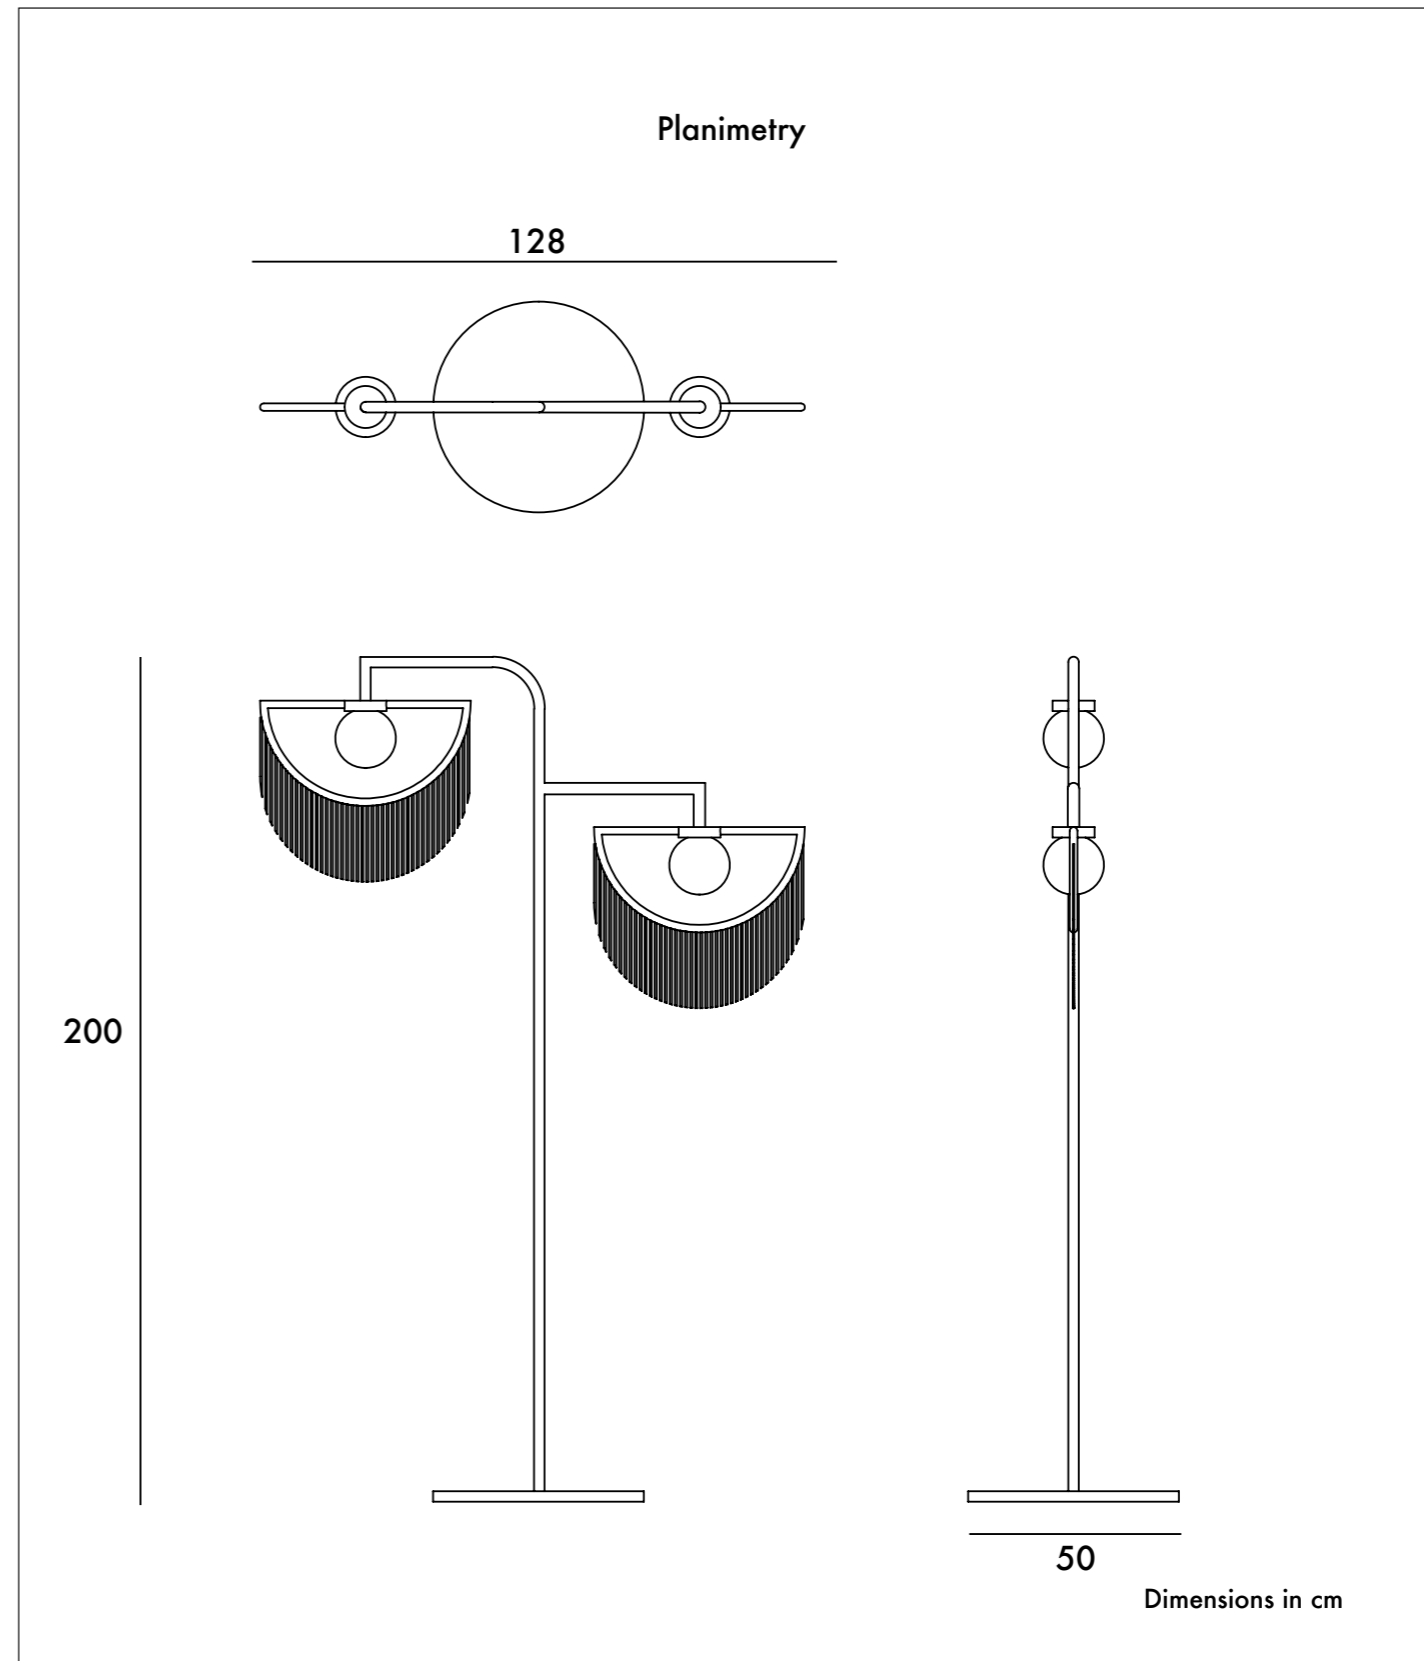

WINK

DESIGNED BY
MASQUESPACIO

WINK FLOOR LAMP

Post-modernist style with metal structure
and glass tulip.

Detachable fringes for easy washing (by
hand).

Cable of 2 m. with foot switch
2 directability Winks horizontally.
Bulb E14 included - Led light technology.
Designed by Masquespacio.
Made in Spain.

For indoor use only.
Flame retardant treated fringes.
CE In compliance with EN60598-1 and
EN60598-2-4 and with current
low Voltage Directives 2006/95/EC.
24 Carats gold and glass tulip.

Use specs:
Do not use disolvents for cleaning, only
use soft and dry cloth.
Before any operation on the fixture, please
disconnect the power supplied.
The device may not be disposed of with
household rubbish.
In case of emergency, please contact
HOUTIQUE.

RR Price (NO VAT):

1598,00€