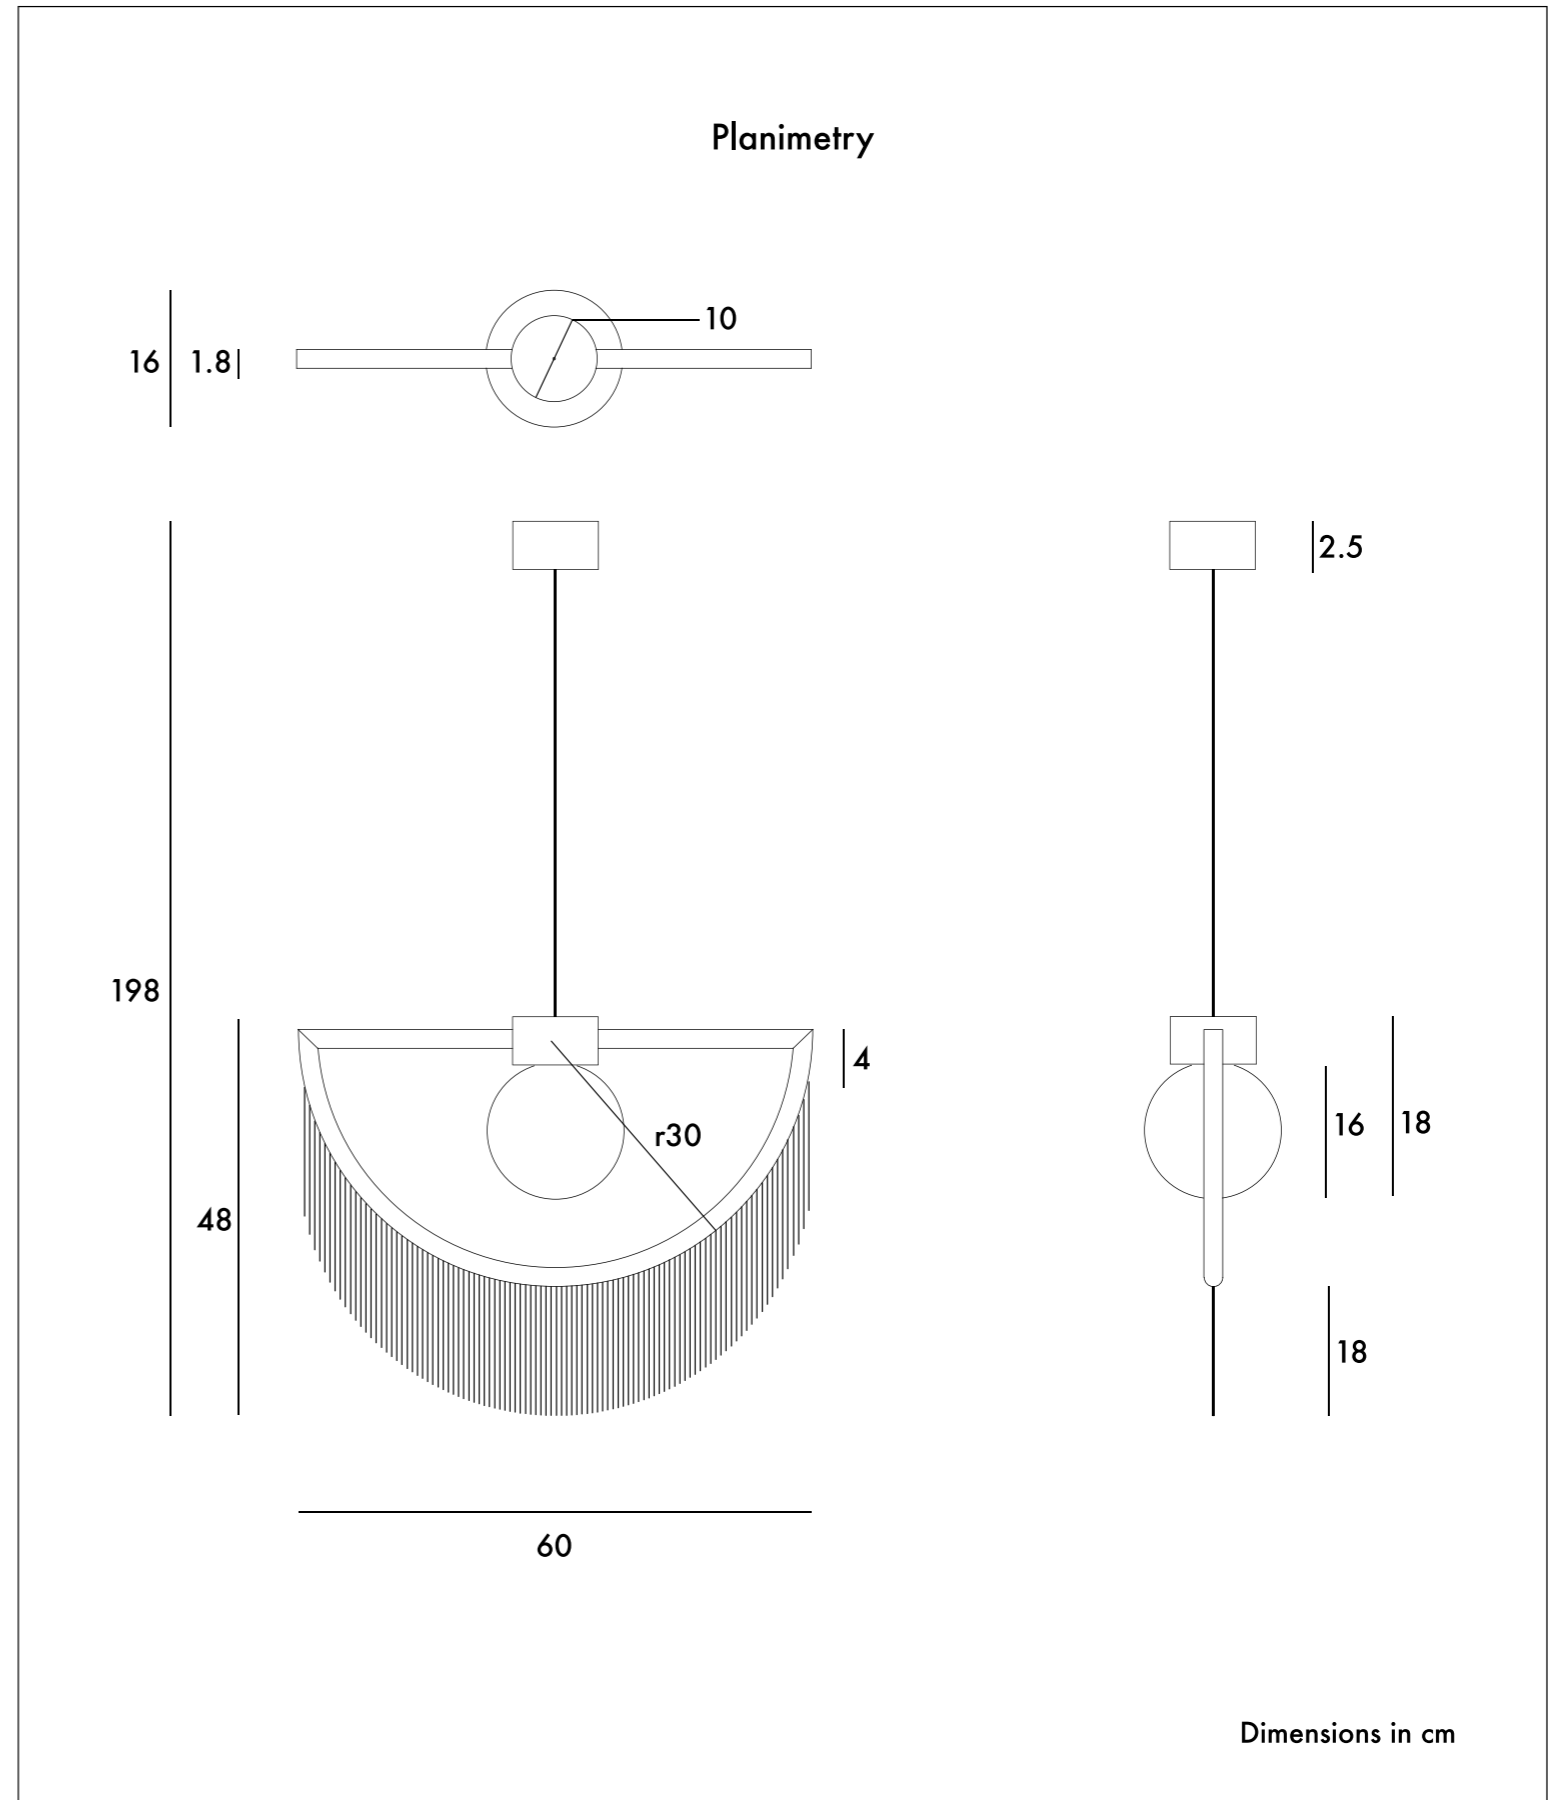

RR Price (NO VAT):

495,00€

2

WINK

DESIGNED BY
MASQUESPACIO

Metal structure bathed in 24 Ct gold.
Glass tulip.
Led Bulbs E27 included.
Dimensions: 30x50x15 cm
Small size: 31x18,5x15 cm

WINK

DESIGNED BY
MASQUESPACIO