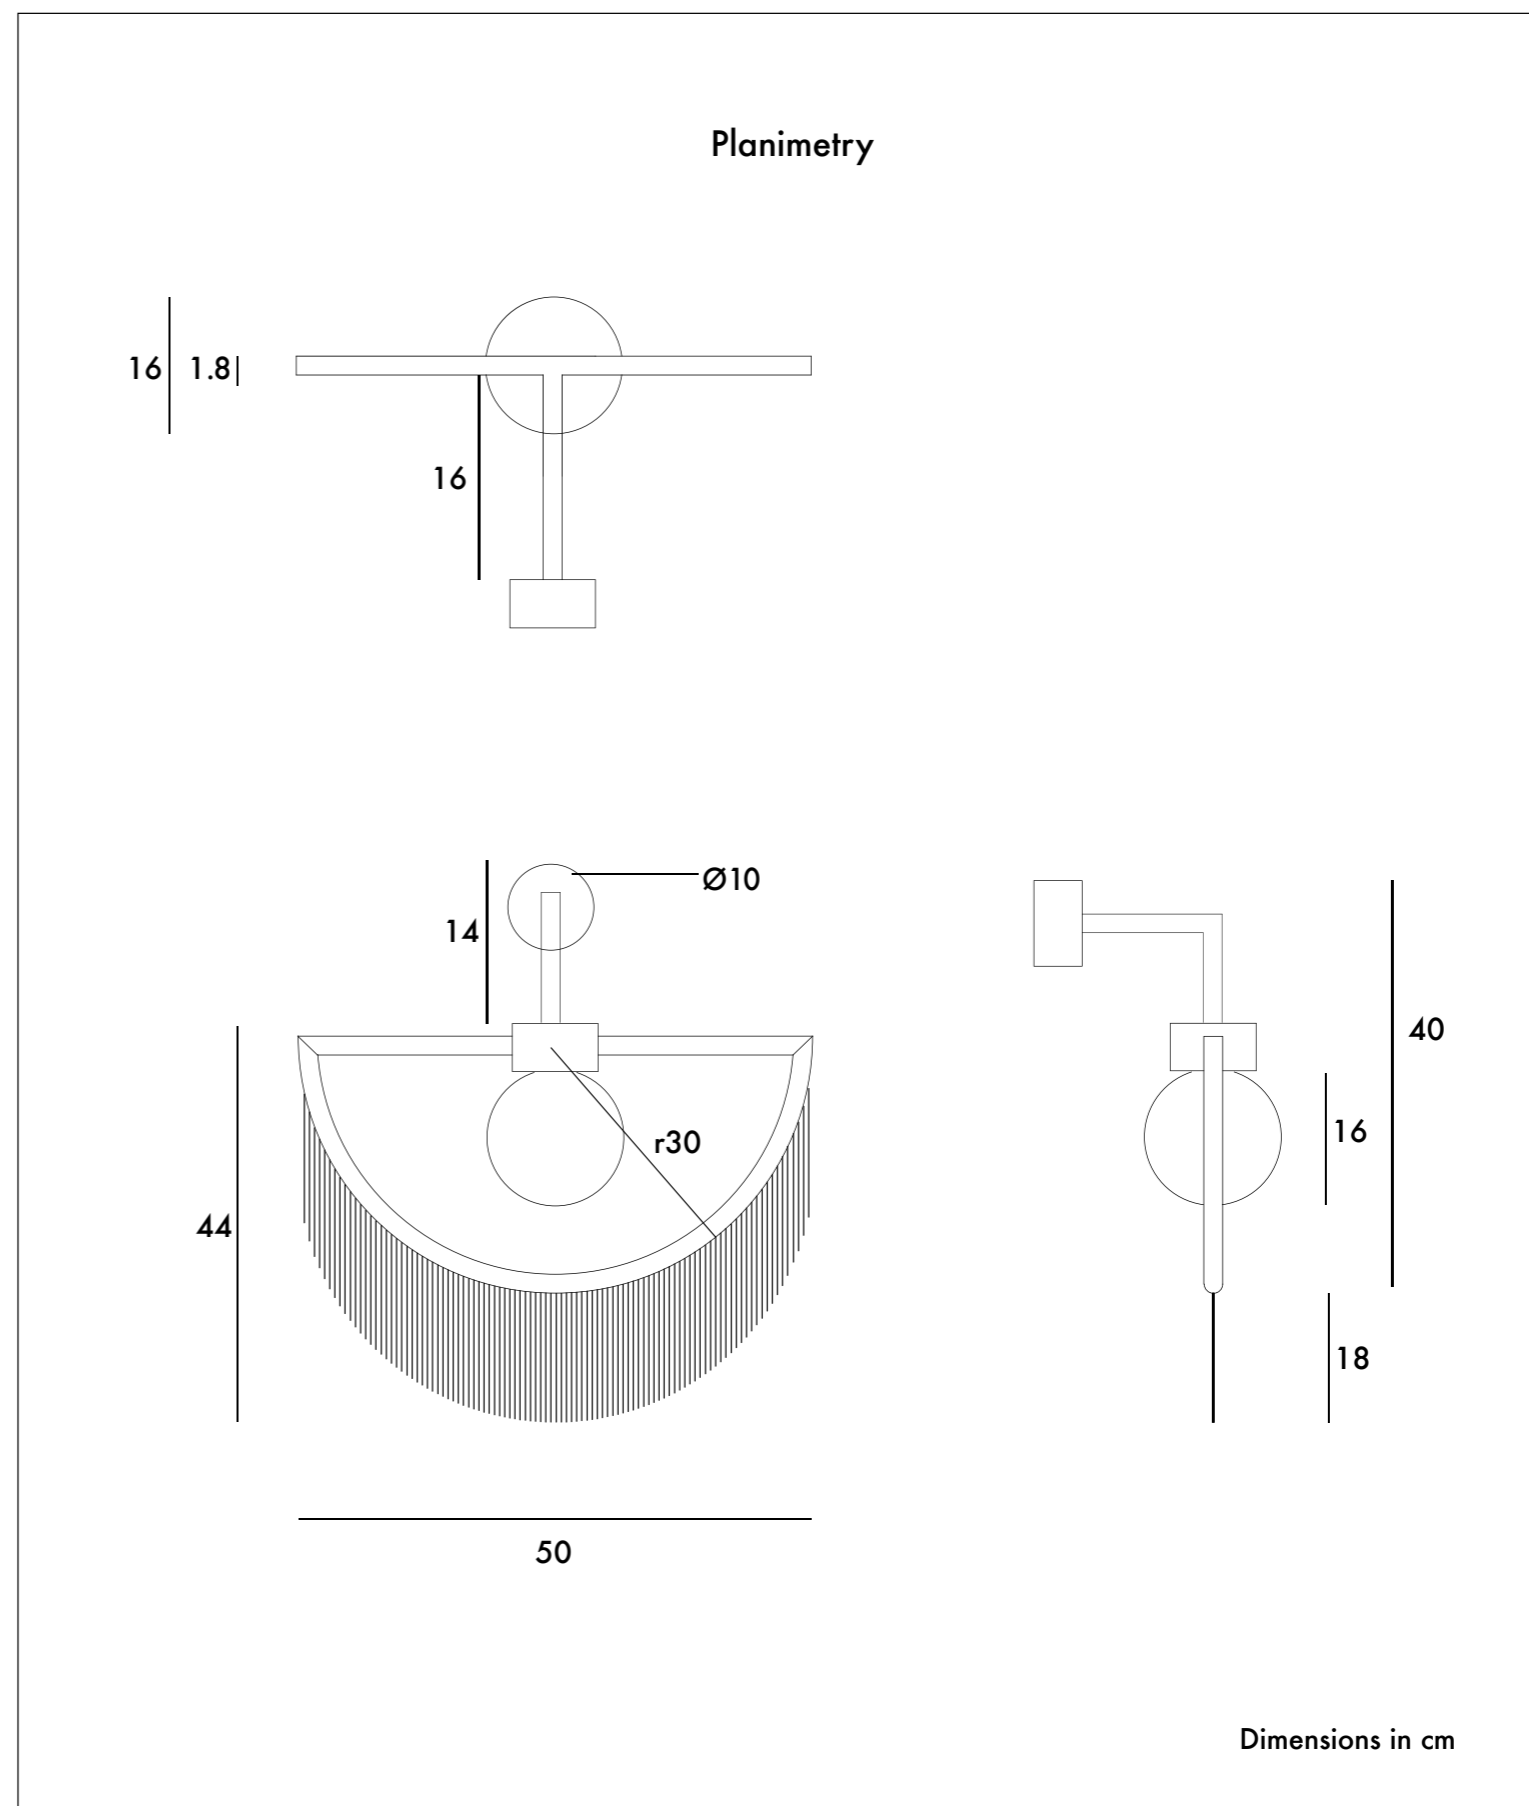

WINK

DESIGNED BY
MASQUESPACIO

WINK WALL LAMP, BIG SIZE

Post-modernist style with metal structure
and glass tulip.

Detachable fringes for easy washing (by
hand).

Bulb E14 included - Led light technology.
Designed by Masquespacio.
Made in Spain.

3

WINK

DESIGNED BY
MASQUESPACIO

Metal structure bathed in 24 Ct gold.
Glass tulip.
2 directability Winks horizontally.
LED bulbs E27 included.
Dimensions: 128x50x200H cm

WINK

DESIGNED BY
MASQUESPACIO

WINK FLOOR LAMP