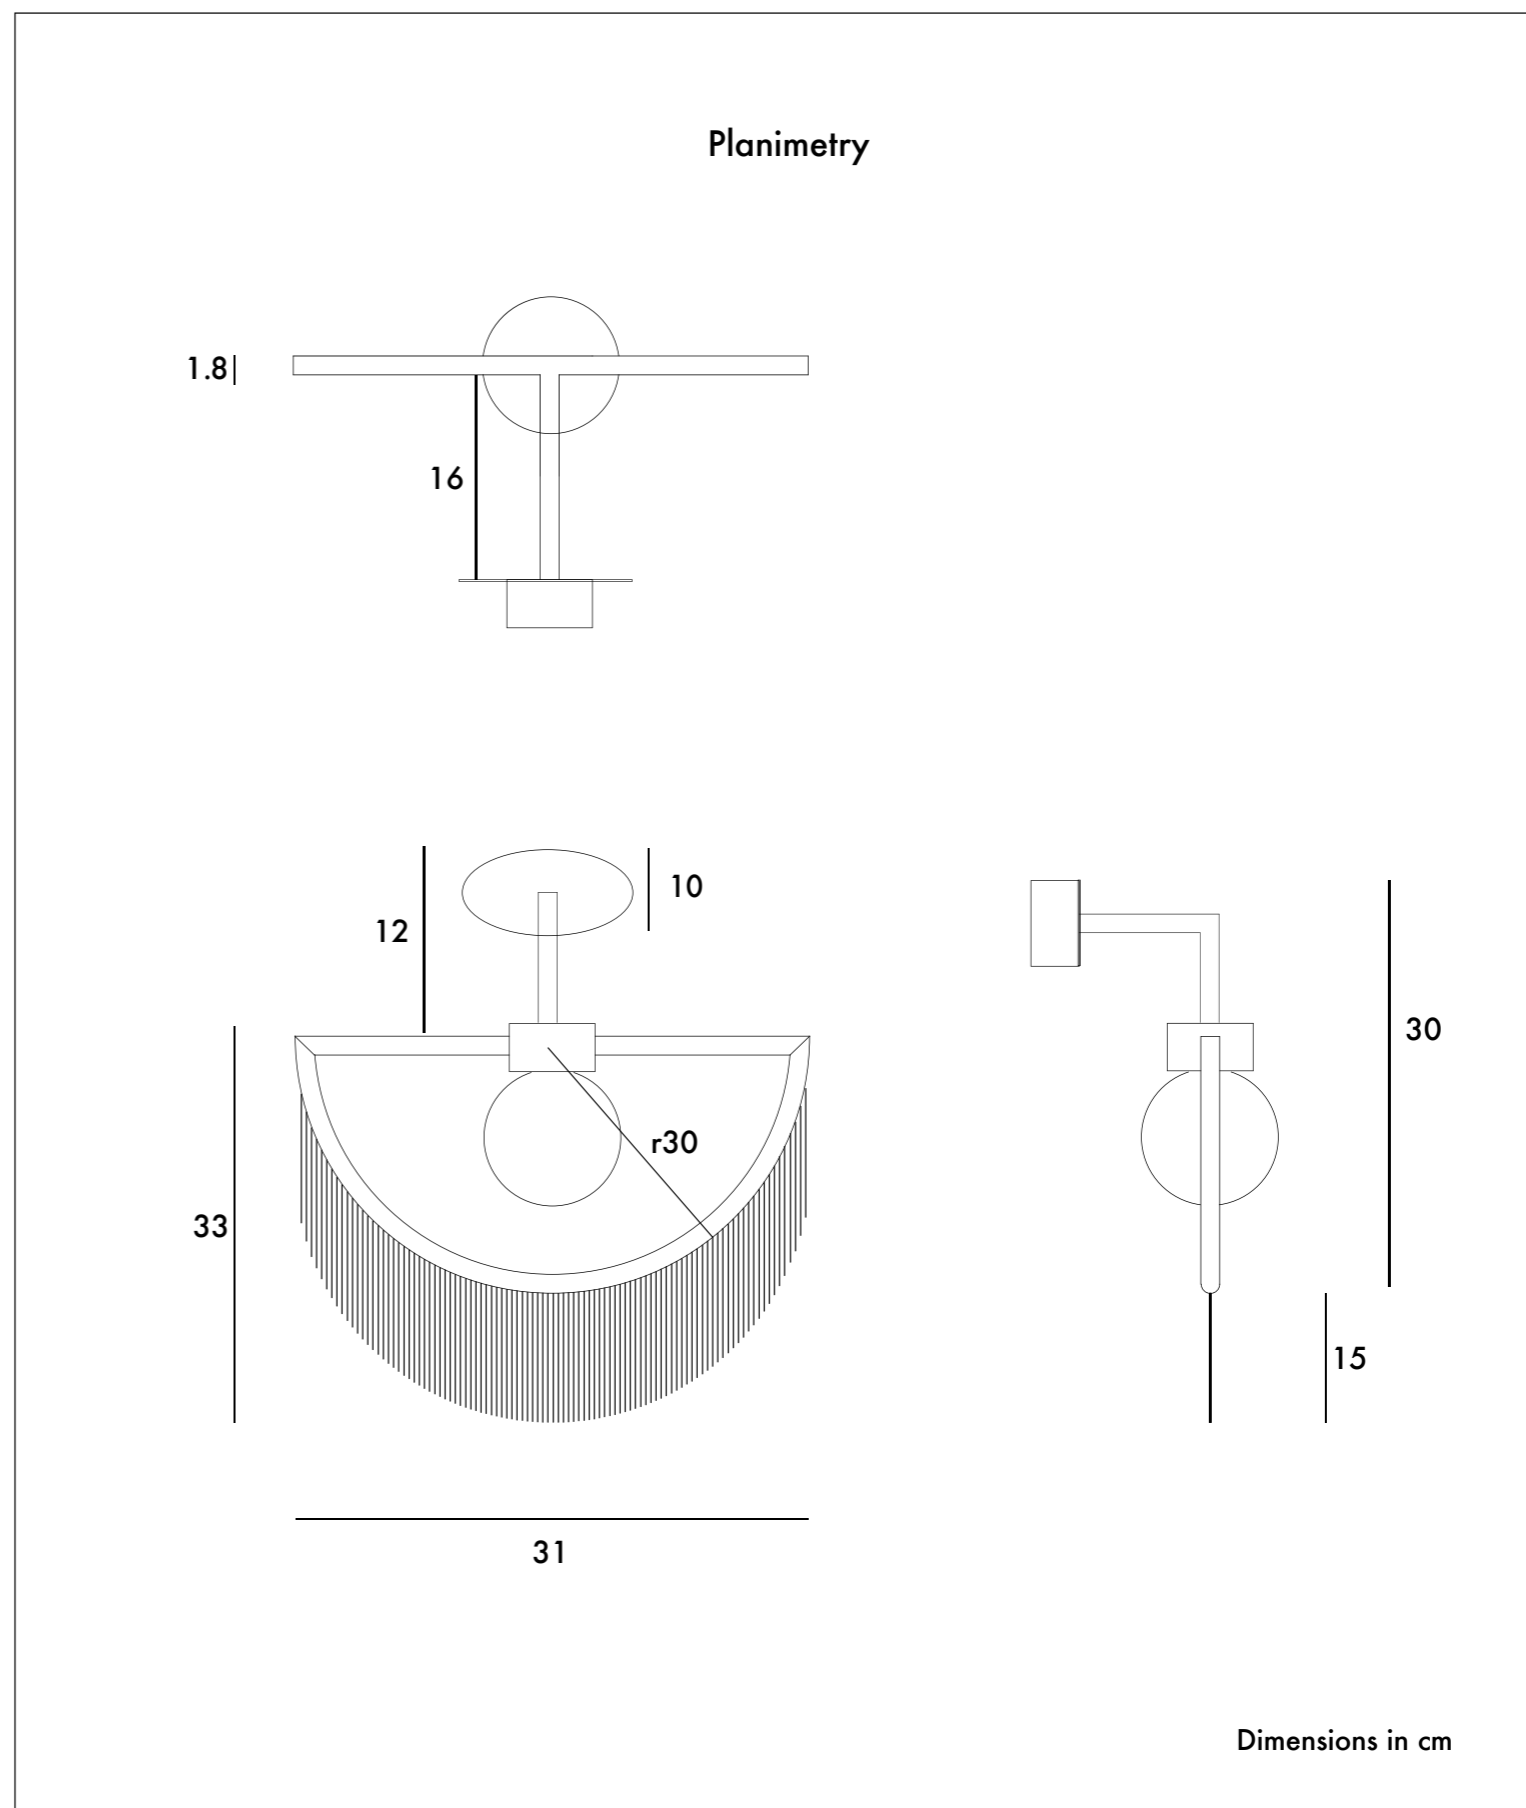

WINK

DESIGNED BY
MASQUESPACIO

WINK WALL LAMP, SMALL SIZE

Post-modernist style with metal structure
and glass tulip.

Detachable fringes for easy washing (by
hand).

Bulb E14 included - Led light technology.
Designed by Masquespacio.
Made in Spain.

For indoor use only.

Flame retardant treated fringes.
CE In compliance with EN60598-1 and
EN60598-2-4 and with current
low Voltage Dierctives 2006/95/EC.
24 Carats gold and glass tulip.

Use spect:

Do not use disolvents for cleanning, only
use soft and dry cloth.

Before any operation on the fixture, please
disconnect the power supplied.

The device may not be disposed of with
household rubbish.

In case of emergency, please contact
HOUTIQUE.

RR Price (NO VAT):

398,00€