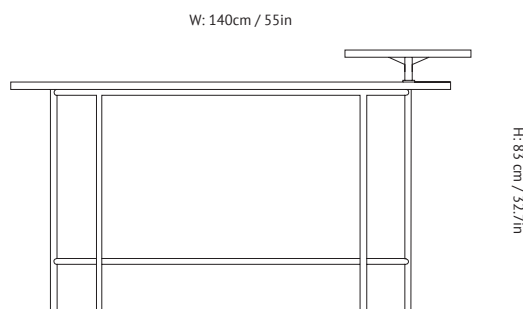

The Palette Desk is almost like a multi-tiered sculpture that doubles as a desk.

<b>Product type</b>	Desk
<b>Production Process</b>	The base is made from welded and powder coated steel tubes. The table tops are made from marble or brass and stained ash veneer.
<b>Environment</b>	Indoor.
<b>Dimensions ( cm / in )</b>	H: 83cm/32.7in x D: 62.0cm/24.4in x L: 140cm/55in
<b>Weight ( kg )</b>	22kg.
<b>Materials</b>	Powder coated steel, marble or brass, stained ash veneer.
<b>Colours</b>	Polished black Nero Marquina marble, black stained ash veneer. Honed white Bianco Carrara marble, red stained ash veneer. Satin polished brass, grey-green stained ash veneer.
<b>Cleaning Instructions</b>	Please download our Material Care & Cleaning Instructions through <a href="http://www.andtradition.com">www.andtradition.com</a>
<b>Package Dimensions ( cm / in )</b>	H: 83.0cm/32.7in x D: 62.0cm/24.4in x L: 146.0cm/57.5in