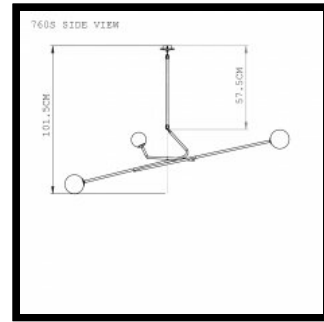

**SIZE**

760S Lattice - Short drop

W156 × D59.5, drop length 101.5cm

W61 1/2 × D23 1/2, drop length 40 "

760M Lattice - Medium drop

W156 × D59.5, drop length 131.5cm

W61 1/2 × D23 1/2, drop length 51 3/4 "

760L Lattice - Long drop

W156 × D59.5, drop length 198.5 cm

W61 1/2 × D23 1/2, drop length 78 1/8"

**SPECIFICATION**

Available in brushed brass and glass coloured pink, blue or grey. A choice of three set drop lengths, measured from the ceiling to the furthest point of the light. Recommended bulb: G9 LED, fixed light or dimmable; or G9 Eco halogen, maximum 18W per bulb. Bulbs not included. Fixture weight: 3kg/6.6lbs.

Assembly: Lattice. Product Information: Lattice

. Bulb Specification: Lattice

0  
1  
N  
E  
R  
I  
&  
H  
U

**760 LATTICE**

760S Lattice - Short drop  
W156 × D59.5, drop length 101.5cm  
W61 1/2 × D23 1/2, drop length 40 "

760M Lattice - Medium drop  
W156 × D59.5, drop length 131.5cm  
W61 1/2 × D23 1/2, drop length 51 3/4 "

760L Lattice - Long drop  
W156 × D59.5, drop length 198.5 cm  
W61 1/2 × D23 1/2, drop length 78 1/8"