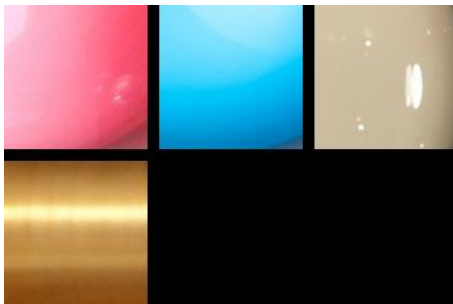

**MATERIAL OPTIONS****760 LATTICE**

Lattice is a light with a form inspired by the lattice work found on traditional Chinese screens. neri&hu took a section of a traditional pattern, altered its scale and reinterpreted its form in solid brass with hand-blown coloured glass globes.

W156 × D59.5, drop length 198.5 cm

W61 1/2 × D23 1/2, drop length 78 1/8"

**SPECIFICATION**

Available in brushed brass and glass coloured pink, blue or grey. A choice of three set drop lengths, measured from the ceiling to the furthest point of the light. Recommended bulb: G9 LED, fixed light or dimmable; or G9 Eco halogen, maximum 18W per bulb. Bulbs not included. Fixture weight: 3kg/6.6lbs.