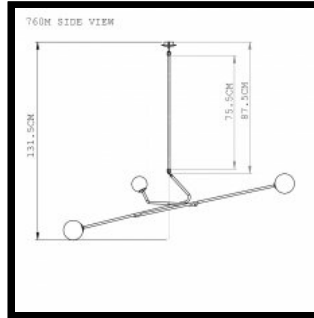

**SIZE**

760S Lattice - Short drop

W156 × D59.5, drop length 101.5cm

W61 1/2 × D23 1/2, drop length 40 "

760M Lattice - Medium drop

W156 × D59.5, drop length 131.5cm

W61 1/2 × D23 1/2, drop length 51 3/4 "

760L Lattice - Long drop

W156 × D59.5, drop length 198.5 cm

W61 1/2 × D23 1/2, drop length 78 1/8"

**SPECIFICATION**

Available in brushed brass and glass coloured pink, blue or grey. A choice of three set drop lengths, measured from the ceiling to the furthest point of the light. Recommended bulb: G9 LED, fixed light or dimmable; or G9 Eco halogen, maximum 18W per bulb. Bulbs not included. Fixture weight: 3kg/6.6lbs.

Assembly: Lattice. Product Information: Lattice

. Bulb Specification: Lattice

0  
1  
N  
E  
R  
I  
&  
H  
U

**760 LATTICE**

760S Lattice - Short drop  
W156 × D59.5, drop length 101.5cm  
W61 1/2 × D23 1/2, drop length 40 "

760M Lattice - Medium drop  
W156 × D59.5, drop length 131.5cm  
W61 1/2 × D23 1/2, drop length 51 3/4 "

760L Lattice - Long drop  
W156 × D59.5, drop length 198.5 cm  
W61 1/2 × D23 1/2, drop length 78 1/8"