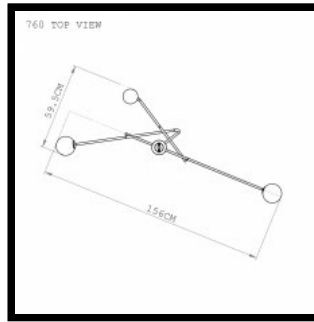

**SIZE**

760S Lattice - Short drop

W156 × D59.5, drop length 101.5cm

W61 1/2 × D23 1/2, drop length 40 "

760M Lattice - Medium drop

W156 × D59.5, drop length 131.5cm

W61 1/2 × D23 1/2, drop length 51 3/4 "

760L Lattice - Long drop

W156 × D59.5, drop length 198.5 cm

W61 1/2 × D23 1/2, drop length 78 1/8"

**SPECIFICATION**

Available in brushed brass and glass coloured pink, blue or grey. A choice of three set drop lengths, measured from the ceiling to the furthest point of the light. Recommended bulb: G9 LED, fixed light or dimmable; or G9 Eco halogen, maximum 18W per bulb. Bulbs not included. Fixture weight: 3kg/6.6lbs.

Assembly: Lattice. Product Information: Lattice

. Bulb Specification: Lattice

0  
1  
N  
E  
R  
I  
&  
H  
U

**760 LATTICE**

760S Lattice - Short drop  
W156 × D59.5, drop length 101.5cm  
W61 1/2 × D23 1/2, drop length 40 "

760M Lattice - Medium drop  
W156 × D59.5, drop length 131.5cm  
W61 1/2 × D23 1/2, drop length 51 3/4 "

760L Lattice - Long drop  
W156 × D59.5, drop length 198.5 cm  
W61 1/2 × D23 1/2, drop length 78 1/8"