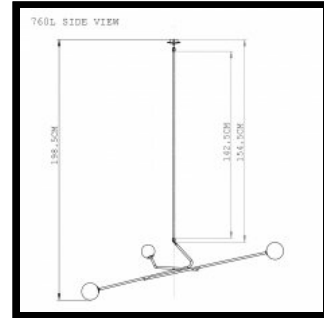

**SIZE**

760S Lattice - Short drop

W156 × D59.5, drop length 101.5cm

W61 1/2 × D23 1/2, drop length 40 "

760M Lattice - Medium drop

W156 × D59.5, drop length 131.5cm

W61 1/2 × D23 1/2, drop length 51 3/4 "

760L Lattice - Long drop

W156 × D59.5, drop length 198.5 cm

W61 1/2 × D23 1/2, drop length 78 1/8"

**SPECIFICATION**

Available in brushed brass and glass coloured pink, blue or grey. A choice of three set drop lengths, measured from the ceiling to the furthest point of the light. Recommended bulb: G9 LED, fixed light or dimmable; or G9 Eco halogen, maximum 18W per bulb. Bulbs not included. Fixture weight: 3kg/6.6lbs.

Assembly: Lattice. Product Information: Lattice

. Bulb Specification: Lattice

0  
1  
N  
E  
R  
I  
&  
H  
U

**760 LATTICE**

760S Lattice - Short drop  
W156 × D59.5, drop length 101.5cm  
W61 1/2 × D23 1/2, drop length 40 "

760M Lattice - Medium drop  
W156 × D59.5, drop length 131.5cm  
W61 1/2 × D23 1/2, drop length 51 3/4 "

760L Lattice - Long drop  
W156 × D59.5, drop length 198.5 cm  
W61 1/2 × D23 1/2, drop length 78 1/8"