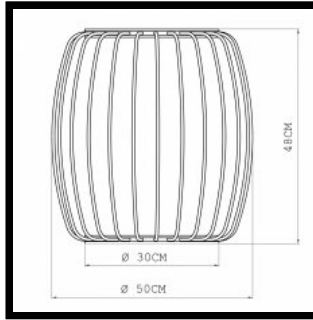

MATERIAL OPTIONS

223 PUMPKIN

A unique design inspired by the Ottoman kavuk, Pumpkin can be used as a coffee table, occasional table, or stool.

SIZE

D50 × H48 cm
D19 3/4 × H19 "

SPECIFICATION

Available in stainless steel, gold-plated steel, or steel painted black RAL 9005 or white RAL 9016. Gold-plating is 24 karat.

223 PUMPKIN

D50 × H48 cm
D19 3/4 × H19 "

0

1

A

U

F

O