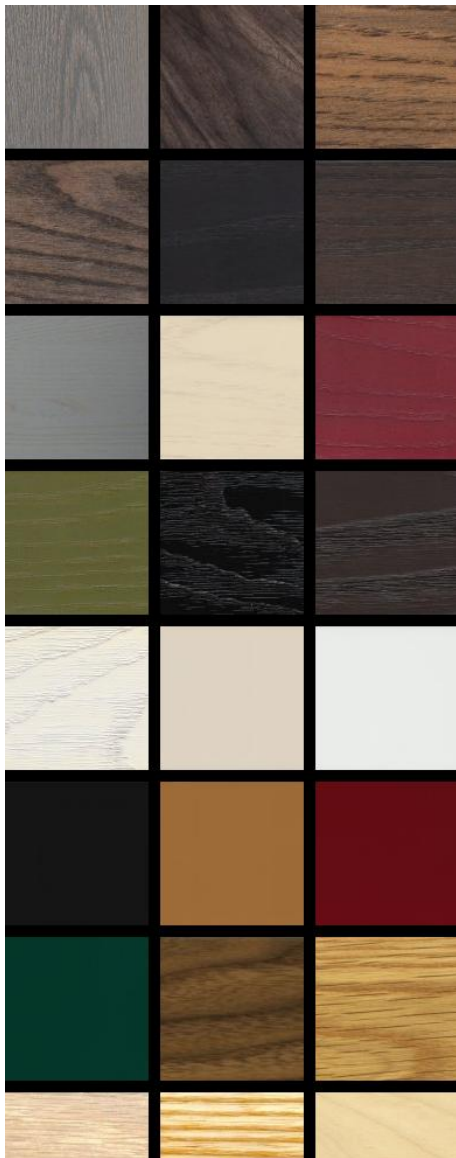

MATERIAL OPTIONS

220 KING

King is a lamp with a grand Baroque form that beautifully punctuates any space, adding glamour and whimsy.

SIZE

D40 × H160 cm
D15 3/4 × H63 "

SPECIFICATION

Available in American black walnut, American white oak, or European Ash in a range of finishes; or painted HDF in a choice of our full range of colours with a satin matte or gloss finish. Click on 'Materials' in the left hand menu for further information. Lampshade colours: grey, black, or white. Lampshade measures w.40cm x h.50cm (w.15 3/4" x h.19 7/10"). Power cable with non-dimmable switch. Bulb E27 Edison screw, maximum 60W. Bulb not included. Lampshade installation instructions